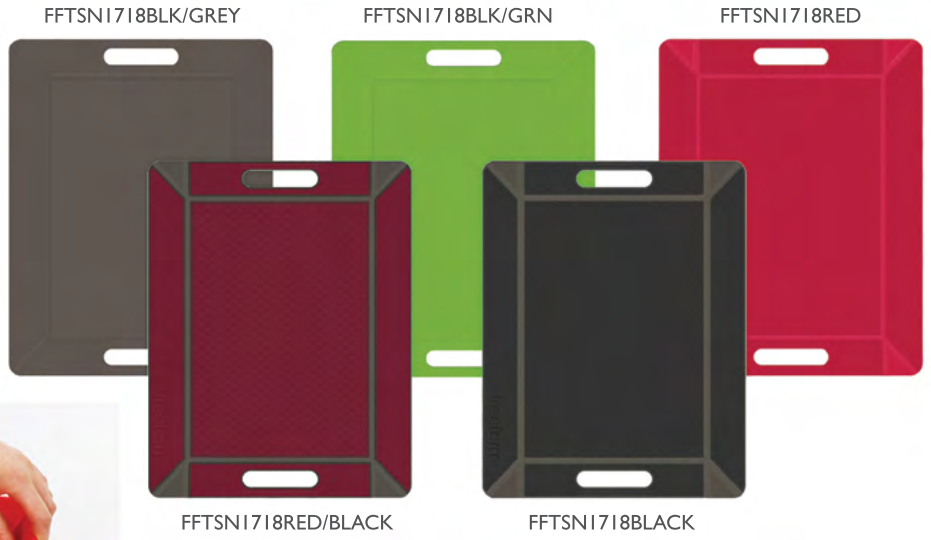

Bamboo & Silicone

This **freeform**[®] tray can serve dishes directly from the oven, or flip for a fresh look.

PLUM/BAMBOO
FFBS2017 - 45 X 35 CM

GREY/BAMBOO
FFBS2016 - 45 X 35 CM

BLACK/BAMBOO
FFBS2019 - 45 X 35 CM

RED/BAMBOO
FFBS2018 - 45 X 35 CM

Sophisticated Wood & Sumptuous Faux Leather

**BLACK
FAUX LEATHER**

FFTMWVA2020
55 X 41 CM
FFTSWVA2020
45 X 35 CM

**BROWN
FAUX LEATHER**

FFTMWVA2021
55 X 41 CM
FFTSWVA2021
45 X 35 CM

The **Silicone & Nylon** tray is dishwasher safe

Uni-Que by **freeform**[®] is our best value smart, printable tray.

freeform® Connect 3 in 1 Prep & Serve board.

BAMBOO/PLUM/GREY
PPCB2022B - 35 X 26 X 2.3 CM